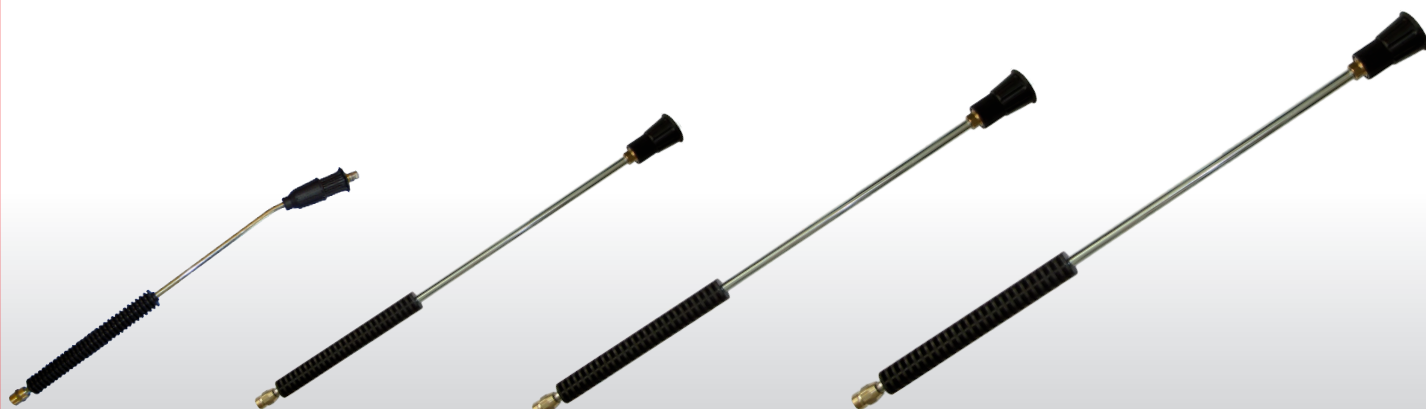

# LANCE WITH ADJUSTABLE HEAD

L : 450 mm - 700 mm - 900 mm - 2000 mm

LSPR450

LSPR700AL

LSPR900AL

LSPR2000

## ⊙ SPECIFICATIONS

Single lance adjustable high and low pressure with his adjustable head.  
Head screwed = high pressure. Head unscrewed = low pressure.

*Determine the size of nozzle adapted to your HP washer .*

REFERENCE	LENGHT (mm)
LSN450	450
LSN700AL	700
LSN900AL	900
LSN2000	2 000